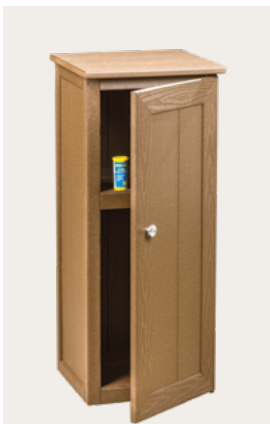

Chemical Cabinet
11" w x 22" d x 16" h
All colors

48" Bench with Planters
All colors

Bar Stool
20, 24, or 30" h
Round top
All colors

Towel Cadet
All colors

Cushion Cabinet
60" w x 32" d x 36" h
All colors

Bar Stool
20, 24, or 30" h
Square top
All colors

Storage Bench
48" w x 22" d x 16" h
All colors

Spa Side Cabinet
With all door/fixed top
17" w x 22" d x 36" h
All colors

Towel Valet
20" w x 20" d x 60" h
All colors