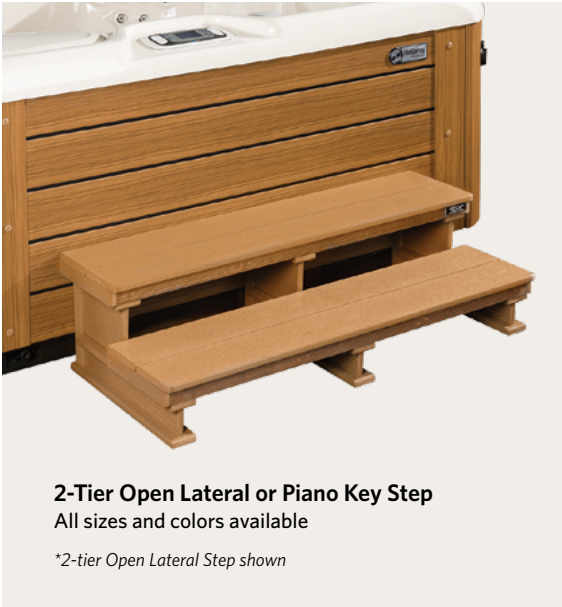

2-Tier Enclosed Step
All sizes and colors available

2-Tier Open Lateral or Piano Key Step
All sizes and colors available
*2-tier Open Lateral Step shown