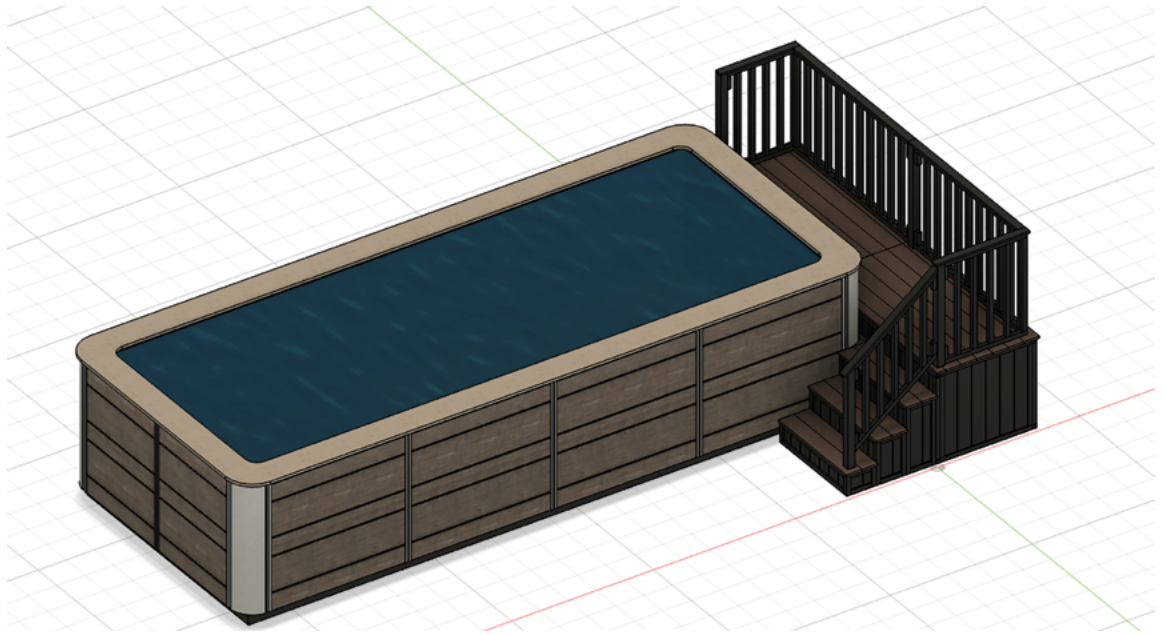

Modern Two Tone Options

Solid Color Options

TABLES

WE CAN HELP optimize hot tub usage with a variety of tables at all price points. We offer several styles that include fully custom, partially custom, and standard size. While most tables are 12" or 17" deep, the width and height is customizable to almost any model of hot tub.

Tub Towel Table
15" x 52"
With towel slider. Includes legs.
Black | Ash Luxe | Mocha Luxe | Graphite Gray | Mocha

Round Table
Table: 30" d or 36" d | 48" high
Bar Stools: 24" or 30" h

Adjustable Table
17" x 48"
Robe Rack and Drink Holders.
Black | Ash Luxe | Mocha Luxe
Graphite Gray | Mocha

Custom Table and Corner Table

Half Round Table
All colors
30"h or 36"h

Corner Table Radius

Folding Table
With Two Barstools

SURROUNDS

Surround Style 1

Surround Style 2

Surround Style 3

Euro Side Entry Swim Spa Step
With safety gate. 4-Tier. Limited colors.

4-Tier Swim Spa Step w/Storage
All colors

Swim Spa Size Table

30" PLATFORM	D	H	W
3-Tier	30"	32"	70"
4-Tier	30"	40"	78"
36" PLATFORM	D	H	W
3-Tier	36"	32"	70"
4-Tier	36"	40"	78"
36-2000	D	H	W
4-Tier	36"	40"	116"