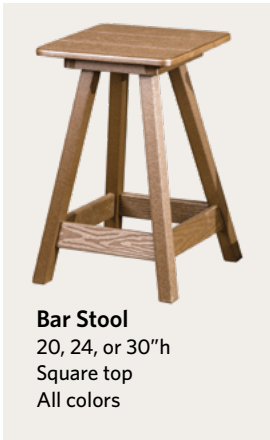

Chemical Cabinet
11" w x 22" d x 16" h
All colors

48" Bench with Planters
All colors

Bar Stool
20, 24, or 30" h
Round top
All colors

Towel Cadet
All colors

Cushion Cabinet
60" w x 32" d x 36" h
All colors

Bar Stool
20, 24, or 30" h
Square top
All colors

Storage Bench
48" w x 22" d x 16" h
All colors

Spa Side Cabinet
With all door/fixed top
17" w x 22" d x 36" h
All colors

Towel Valet
20" w x 20" d x 60" h
All colors