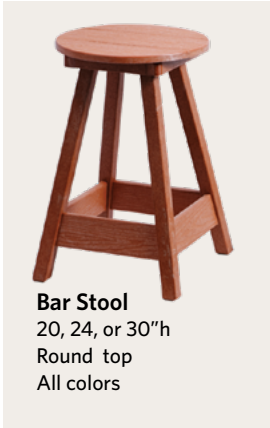

Chemical Cabinet
11" w x 22" d x 16" h
All colors

48" Bench with Planters
All colors

Bar Stool
20, 24, or 30" h
Round top
All colors

Towel Cadet
All colors

Cushion Cabinet
60" w x 32" d x 36" h
All colors