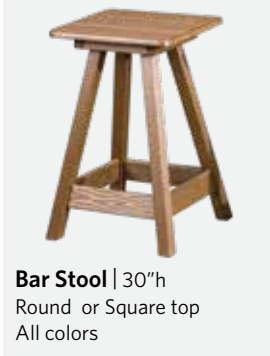

Bar Stool | 24"h
Round or Square top
All colors