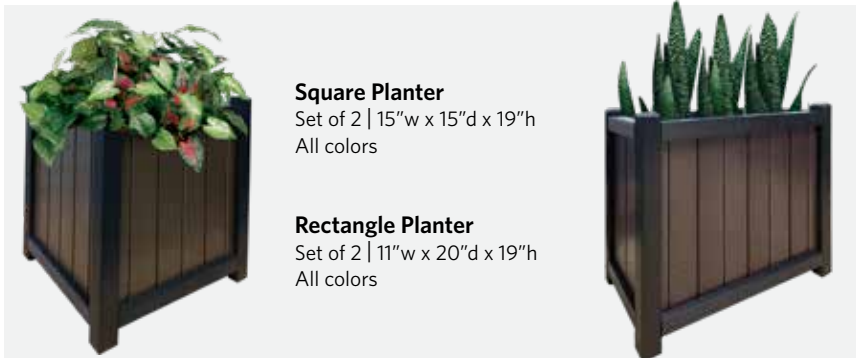

Square Planter
Set of 2 | 15"w x 15"d x 19"h
All colors

Rectangle Planter
Set of 2 | 11"w x 20"d x 19"h
All colors