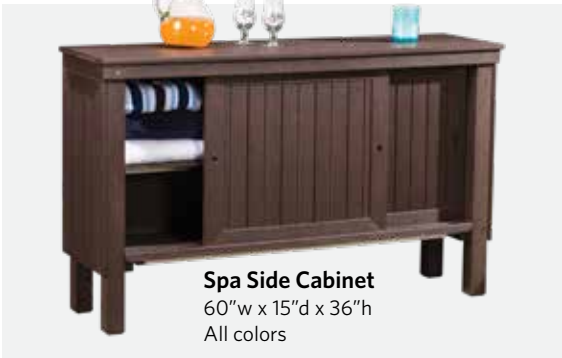

4 or 5-Tier Eco Swim Spa Step
Universal Handrail
Black | Ash Luxe
Mocha Luxe

Easy Slider Cover Lift
Open

Easy Slider Cover Lift
Closed

5-Tier Swim Spa Step
With heavy-duty handrail

ACCESSORIES

Spa Side Cabinet
60"w x 15"d x 36"h
All colors