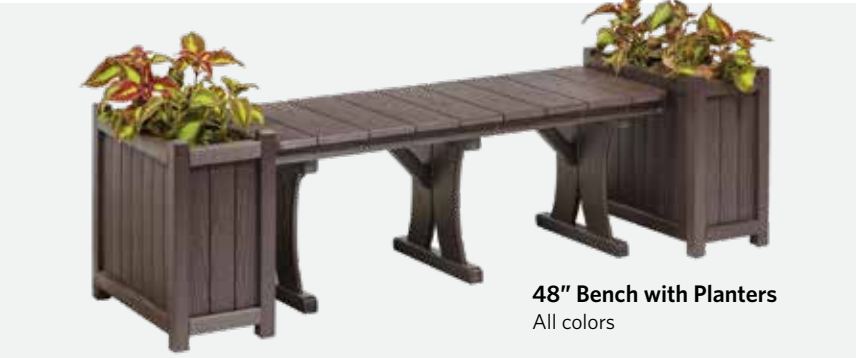

Chemical Cabinet
11"x 22"x 16"
All colors

48" Bench with Planters
All colors

Bar Stool | 24"h
Round or Square top
All colors

Towel Tree
58" tall
Black | Mocha
Graphite Gray

Spa Side Cabinet
With all door/fixed top
All colors