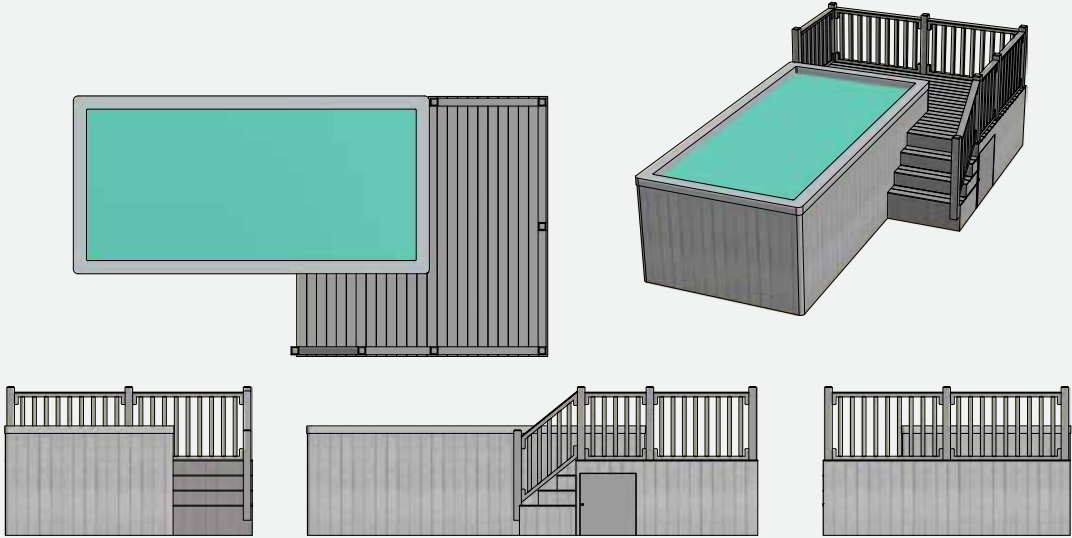

SWIM SPA PRODUCTS

OUR SWIM SPA STEPS and DECKS ensure a safe entry and exit from your swim spa. Color matched to most brands, built to US building codes, and carries a limited lifetime warranty, our products are a wise investment. Available in a multitude of styles and configurations. Please consult your local dealer for more information and pricing.

Euro Side Entry Swim Spa Step
With safety gate. 4-Tier. All colors.